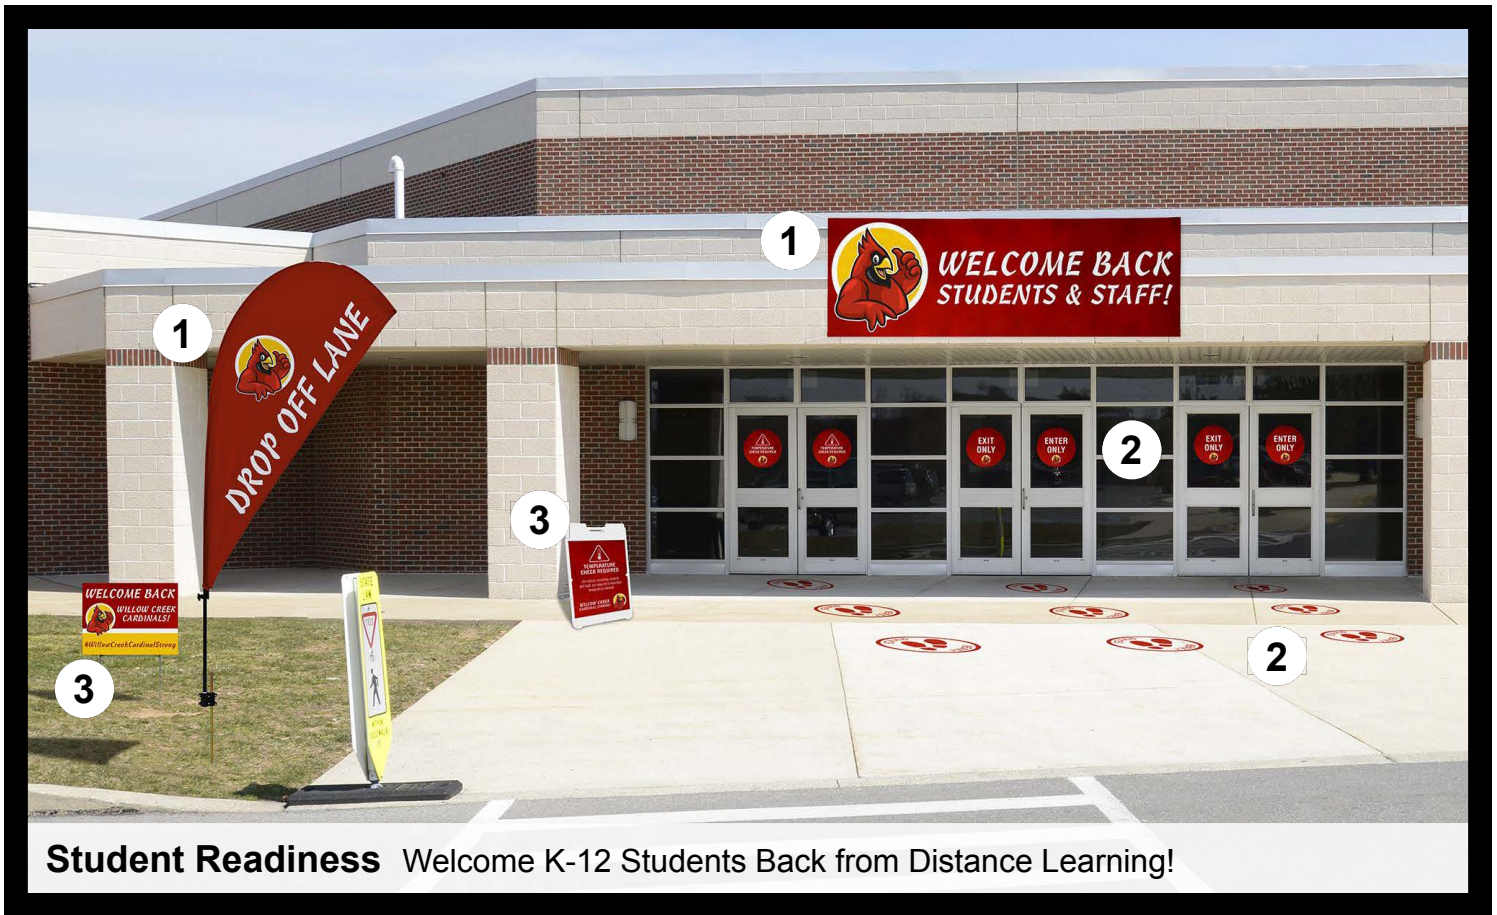

# BACK TO SCHOOL

Solutions for the **Next Normal** with Returning Students and Staff

**Student Readiness** Welcome K-12 Students Back from Distance Learning!

## 1 | LARGE-SCALE SIGNAGE

Welcome students back to campus with a first impression that clearly communicates they are in a clean, safe environment.

- Durable banners near building entrances are visible at greater distances
- Sail signs positioned near entryways inform and provide directions

## 2 | WINDOW AND FLOOR DECALS

Convenient at-a-glance indicators welcome back and inform those entering that safety is being taken seriously.

- Floor decals and stencils provide options based on surface and short- or long-term needs
- Enhance visibility of entry requirements with window decals

## 3 | CONVERTIBLE OUTDOOR SIGNS

Durable, budget-friendly options for alternating materials and changing messages.

- A-frame “sandwich” boards convey information about accessing the building or classroom
- Yard signs are an effective way to show support of elementary, middle or high school graduates. Trending this year, yard signs are easy to place and reposition.